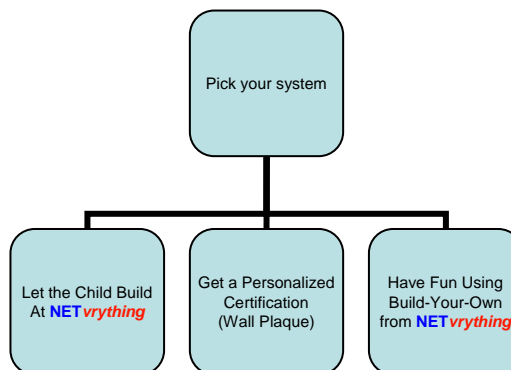

**Learn the Lingo** – You will have a simple-to-follow up-to-date guide of all internet chat acronyms and initials.

**Review with your child** – provide use reports you can review with your child.

**Know who their talking to** – Have the information you will need to provide law enforcement if needed.

**Stop the behavior** – Shut down any conversation or connection immediatly – before it goes too far or is too late.

NETvrything is your new local computer resource. As a father of 4, given today's environment I extend this opportunity to you – our neighbors.

# For Kids

The only place in Washington where your kids get to build their own computers.

**(FREE CLASS!!!!)**

You select their system – they put it together. (under 12 must be accompanied by an adult)

**Build Confidence  
Learn by Hands-On**

**Have Fun  
Get Certified**

**Never replace your computer  
– just buy and install your own parts!**